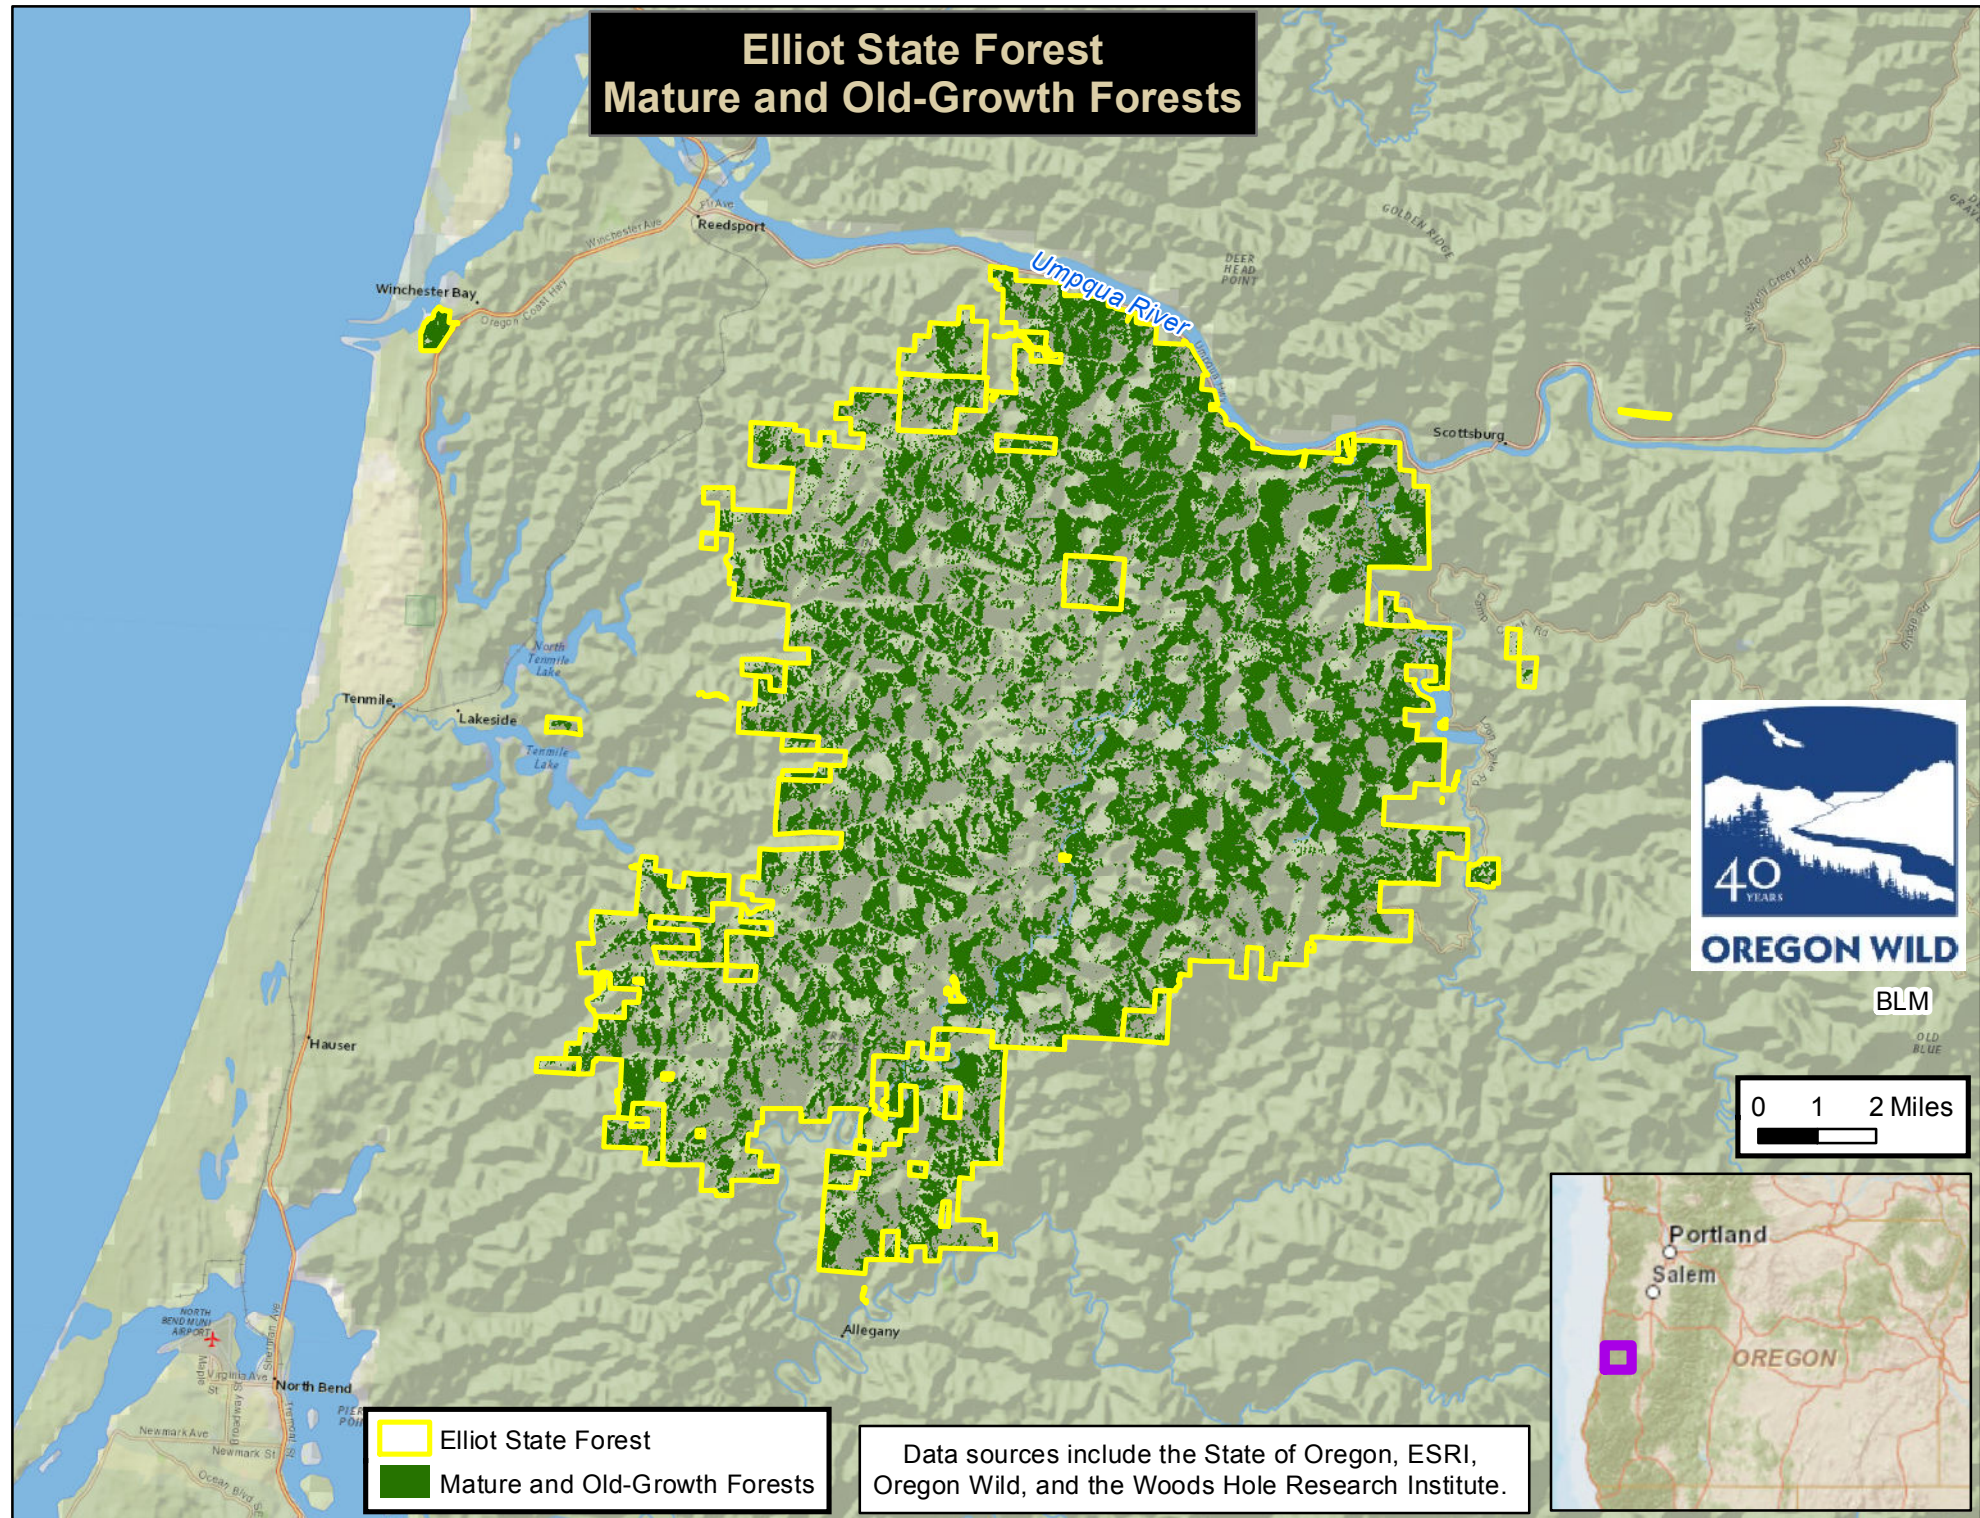

# Elliot State Forest Mature and Old-Growth Forests

Yellow outline: Elliot State Forest  
Green shaded area: Mature and Old-Growth Forests

Data sources include the State of Oregon, ESRI, Oregon Wild, and the Woods Hole Research Institute.

BLM

OLD BLUE